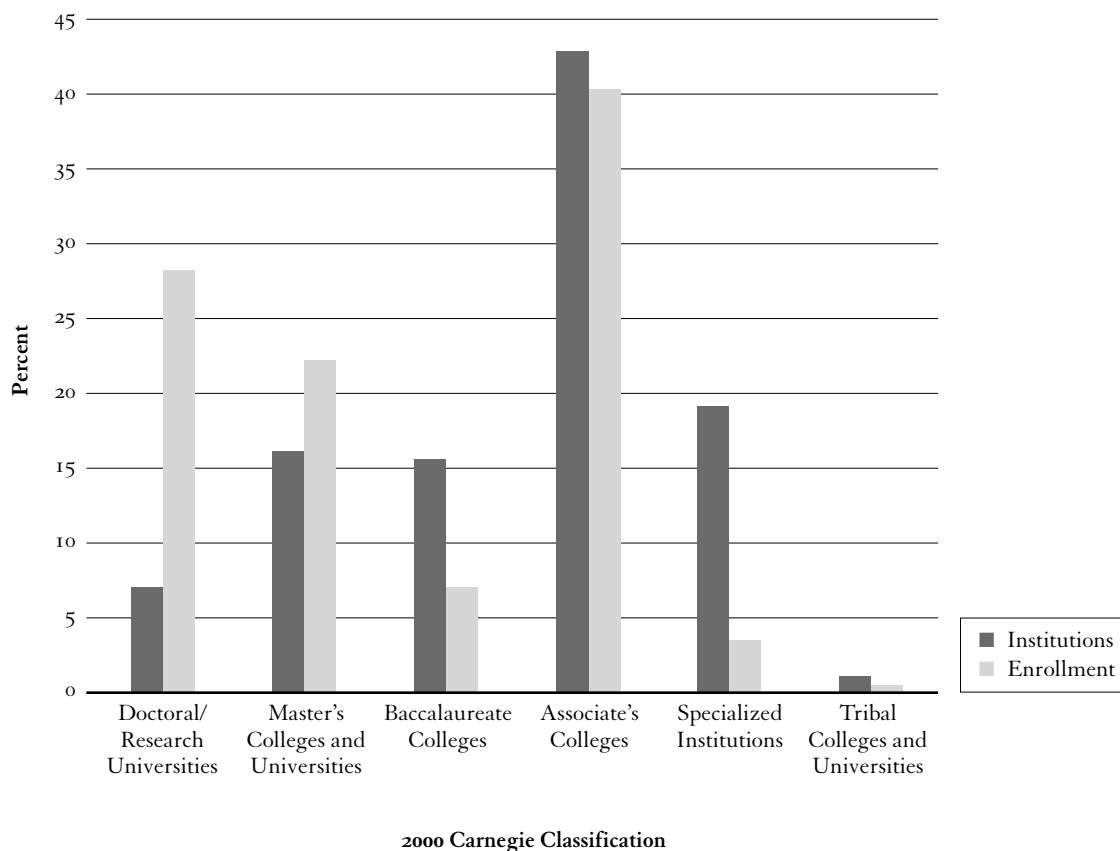

FIGURE 3 PERCENTAGE DISTRIBUTION OF INSTITUTIONS AND 1998 FALL ENROLLMENT BY 2000 CARNEGIE CLASSIFICATION

Degrees

Tables 7–11 present information on degrees conferred by institutions of higher education in academic year 1997–98. Reflecting the size differences discussed above, doctorate-granting institutions are a major source of undergraduate degrees, accounting for nearly half of all bachelor's degrees. Doctoral/Research Universities—Extensive, at just 4 percent of the institutional universe (152 institutions), awarded 36 percent of all bachelor's degrees (table 7). Master's institutions are also a major source of bachelor's graduates, accounting for 37 percent of the total. One in three bachelor's degrees was completed at a Master's I institution. Baccalaureate Colleges awarded 13 percent of all bachelor's degrees in 1997–98.

Although one category of the Carnegie Classification identifies institutions that emphasize the liberal arts (as reflected in students' majors), the liberal arts are in evidence across the spectrum of institutions (see the Technical Notes for information on how the liberal arts were defined). Indeed, in 1997–98 Doctoral/